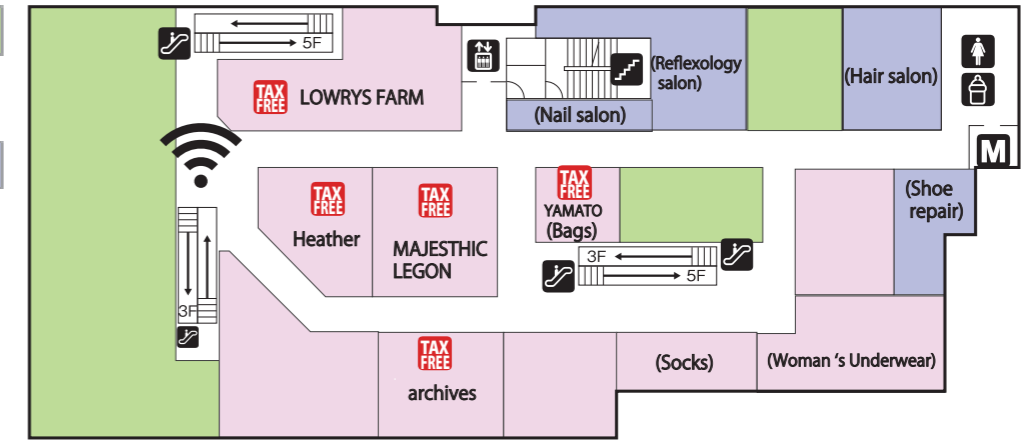

English

FLOOR GUIDE

- Tax free shops
- Restaurants & Cafes

1-1-9, Sakaecho, Odawara-shi, Kanagawa, 250-0011, Japan
<TEL>0465-24-7111 <Website><http://www.lusca.co.jp/odawara/>

1F FOODS GALLERY

- Foods & Deli
- Sweets
- Restaurant & Cafe

4F CASUAL SELECT

- Life & Hobby
- Fashion
- Service

2F LIFE & DINING

- Restaurant & Cafe
- Life & Hobby
- Foods & Deli
- Service

5F BOOKS & CULTURE

- Life & Hobby
- Fashion
- Service
- Cosmetics
- Restaurant & Cafe

3F STYLE SELECT

- Life & Hobby
- Fashion
- Foods & Deli
- Cosmetics
- Restaurant & Cafe

RF LUSCA SKY GARDEN

Free Wi-Fi SSID:Lusca_free_wifi

- This service is available 6 times a day for 30min.
- You will need to first register only the gender and date of birth.
- Please use after agreeing with terms of service.