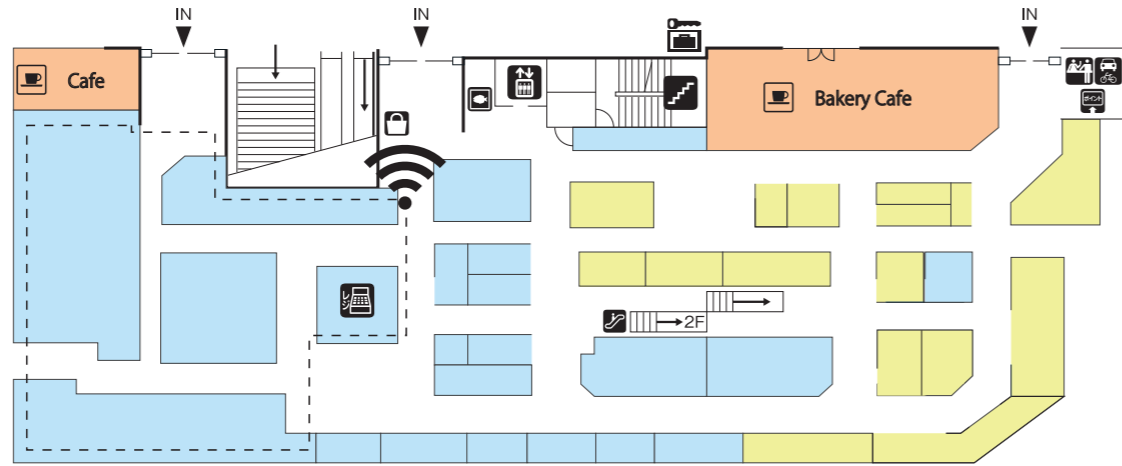

1F FOODS GALLERY

- Foods & Deli
- Sweets
- Restaurant & Cafe