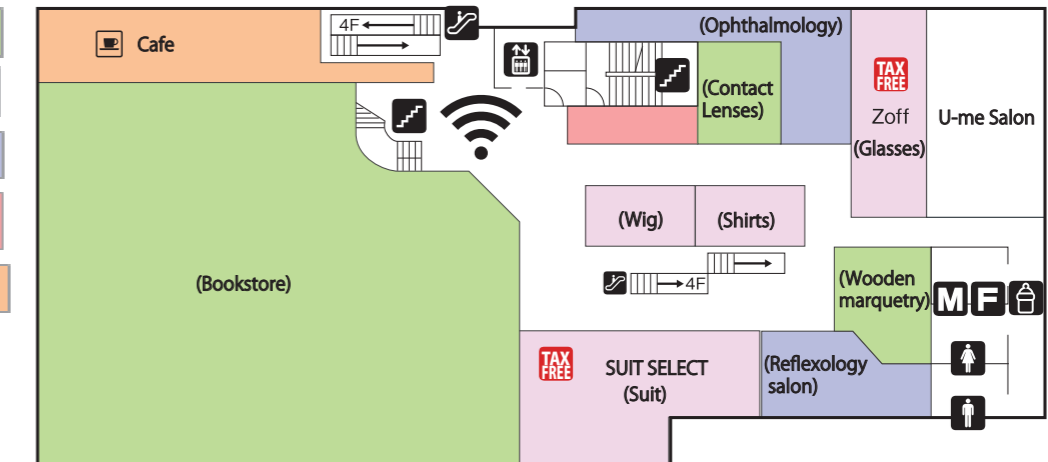

4F CASUAL SELECT

- Life & Hobby
- Fashion
- Service

2F LIFE & DINING

- Restaurant & Cafe
- Life & Hobby
- Foods & Deli
- Service

5F BOOKS & CULTURE

- Life & Hobby
- Fashion
- Service
- Cosmetics
- Restaurant & Cafe

3F STYLE SELECT

- Life & Hobby
- Fashion
- Foods & Deli
- Cosmetics
- Restaurant & Cafe

RF LUSCA SKY GARDEN

Free Wi-Fi SSID:Lusca_free_wifi

- This service is available 6 times a day for 30min.
- You will need to first register only the gender and date of birth.
- Please use after agreeing with terms of service.