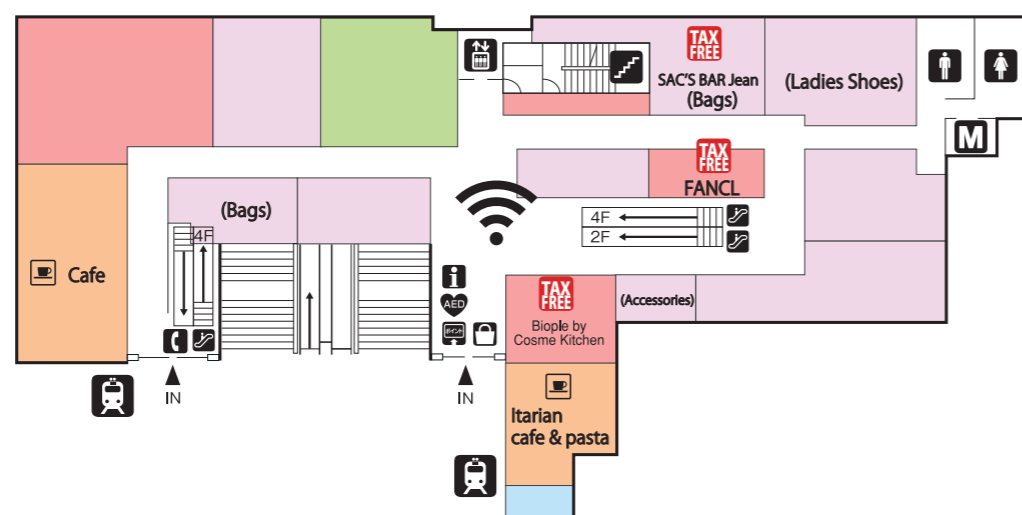

4F CASUAL SELECT

- Life & Hobby
- Fashion
- Service

2F LIFE & DINING

- Restaurant & Cafe
- Life & Hobby
- Foods & Deli
- Service

5F BOOKS & CULTURE

- Life & Hobby
- Fashion
- Service
- Cosmetics
- Restaurant & Cafe

3F STYLE SELECT

- Life & Hobby
- Fashion
- Foods & Deli
- Cosmetics
- Restaurant & Cafe

RF LUSCA SKY GARDEN

Free Wi-Fi SSID:Lusca_free_wifi

- This service is available 6 times a day for 30min.
- You will need to first register only the gender and date of birth.
- Please use after agreeing with terms of service.