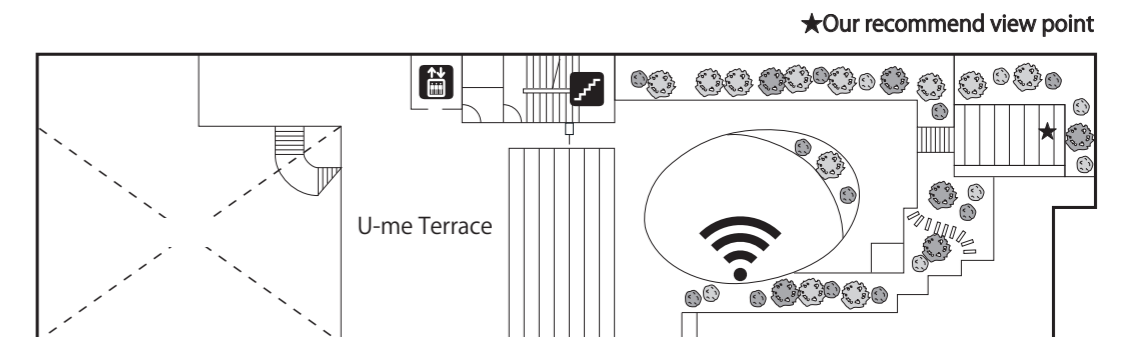

3F STYLE SELECT

- Life & Hobby
- Fashion
- Foods & Deli
- Cosmetics
- Restaurant & Cafe

RF LUSCA SKY GARDEN

Free Wi-Fi SSID:Lusca_free_wifi

- This service is available 6 times a day for 30min.
- You will need to first register only the gender and date of birth.
- Please use after agreeing with terms of service.