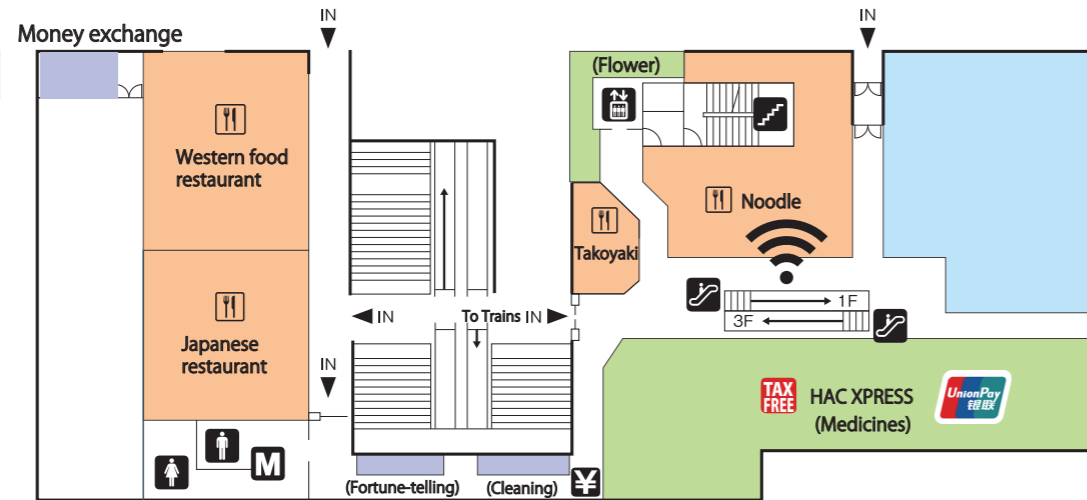

1F Mister Donut 【Cafe】	1F DONQ 【Bakery Cafe】	2F FUSION DINING F 【Western food restaurant】
2F Kaisenchaya Uokuni 【Japanese restaurant】	2F Odawara menya doori 【Noodle】	2F Tsukiji Gindako 【Takoyaki】
3F Tre Tatte 【Italian cafe & pasta】	3F DOUTOR Coffee Shop 【Cafe】	5F Cafe' Lam-lue 【Cafe】

English

FLOOR GUIDE

- Tax free shops
- Restaurants & Cafes

1-1-9, Sakaecho, Odawara-shi, Kanagawa, 250-0011, Japan
<TEL>0465-24-7111 <Website><http://www.lusca.co.jp/odawara/>

1F FOODS GALLERY

- Foods & Deli
- Sweets
- Restaurant & Cafe

4F CASUAL SELECT

- Life & Hobby
- Fashion
- Service

2F LIFE & DINING

- Restaurant & Cafe
- Life & Hobby
- Foods & Deli
- Service

5F BOOKS & CULTURE

- Life & Hobby
- Fashion
- Service
- Cosmetics
- Restaurant & Cafe

3F STYLE SELECT

- Life & Hobby
- Fashion
- Foods & Deli
- Cosmetics
- Restaurant & Cafe

RF LUSCA SKY GARDEN

Free Wi-Fi SSID:Lusca_free_wifi

- This service is available 6 times a day for 30min.
- You will need to first register only the gender and date of birth.
- Please use after agreeing with terms of service.